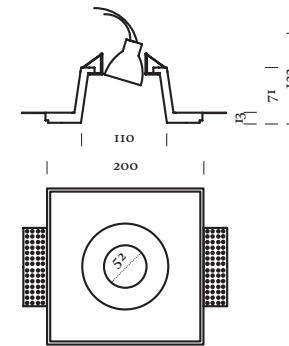

REF 8o6 GROUND FLOOR 0° - 30° / 360°
1,200 kg

8o6GF GU10 max 50W

8o6GFLED27 LED COB 10W - 2700K - 600lm DIM

8o6GFLED30 LED COB 10W - 3000K - 650lm DIM