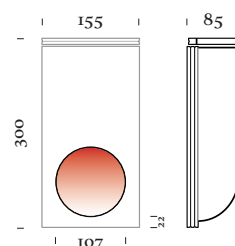

802GU10	GU10 max 9W
802LED	LED 3W - 2700K - 180lm

REF 801 **EDISON**

2,100 kg

801GU10	GU10 max 9W
801LED	LED 3W - 2700K - 180lm

REF 800 **CALYPSO**

2,100 kg

800GU10	GU10 max 9W
800LED	LED 3W - 2700K - 180lm