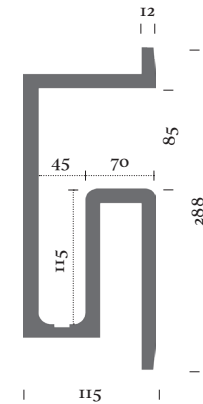

REF 3020 **JADE**

L 2000 - 21,500kg

ACCESSOIRES

FLEXLED927 9W/m - 2700K - 850lm/m

FLEXLED930 9W/m - 3000K - 890lm/m

DRIVER60 Driver LED 24V 60W

DRIVER250 Driver LED 24V 250W