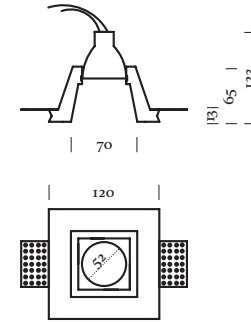

REF 8o6 BAR

o,6oo kg

8o6B	GU1o max 35W
8o6BLED27	LED COB 1oW - 27ooK - 6ooIm
8o6BLED3o	LED COB 1oW - 3ooK - 65oIm