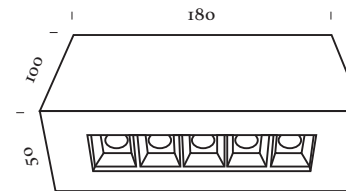

REF 65I **FIVE**

NEW

0,997kg

65ILED

LED 5x 1W - 3000K - 600lm