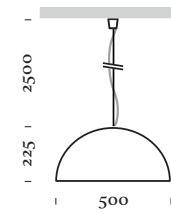

REF 810 **DUOMO** 5kg

810INC E27 - max 150W

810CNOR + Option color : **noro**

810CBIA + Option color : **biancoro**

810CBL + Option color : **black**

810CGO + Option color : **gold**

810CBW + Option color : **black & white**