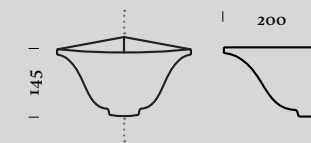

REF 503 **LOTUS coin**
1,500 kg

503G9 G9 max 60W - COIN