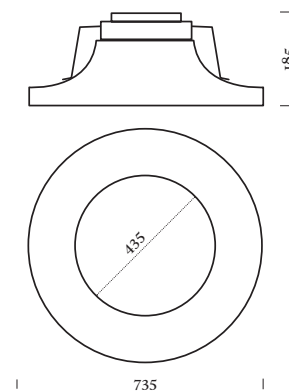

REF 850 A CALDERA

6,500 kg

850ALED LED 40W - 3000K - 3300lm DM