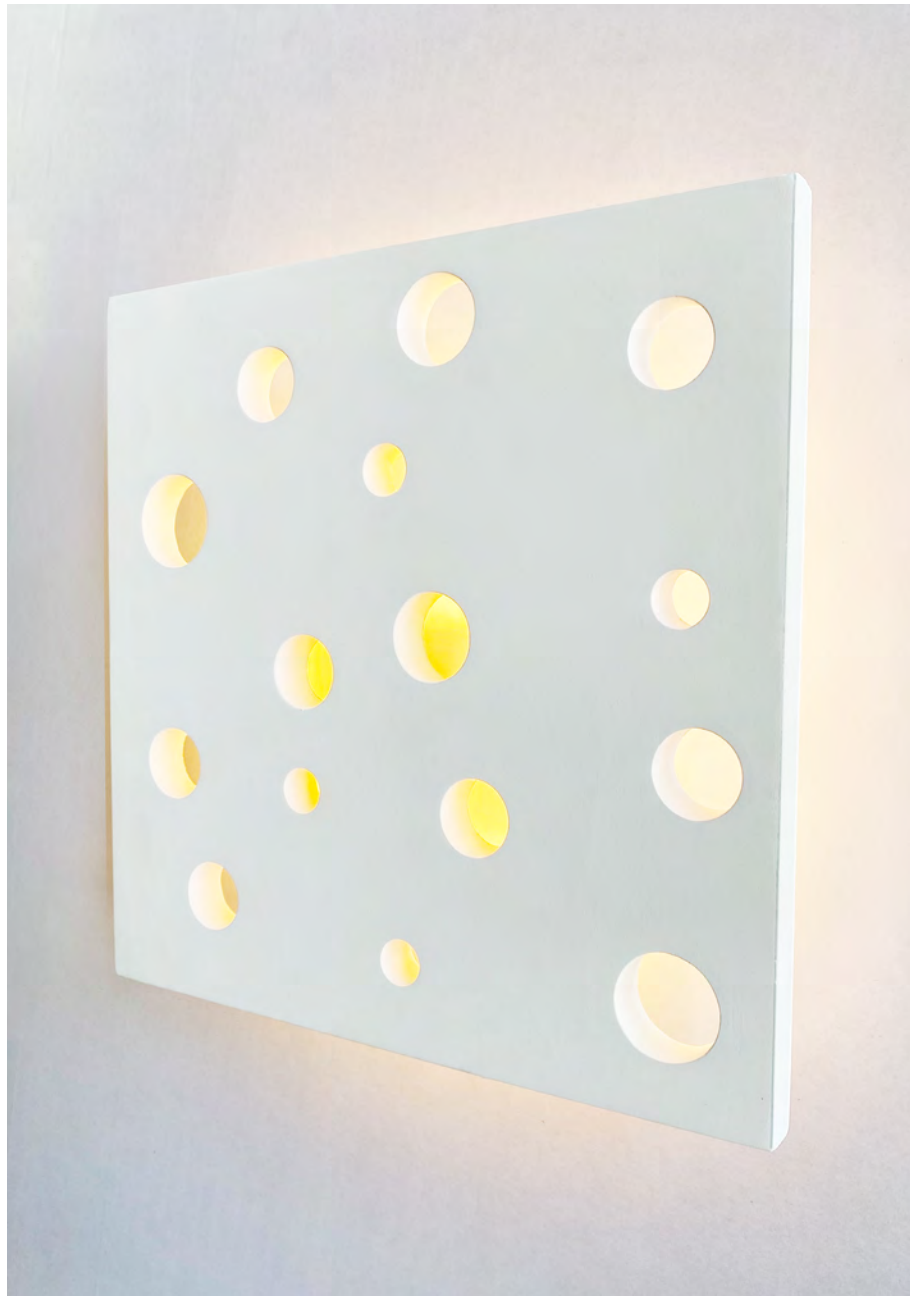

**ARTIC
FORO**

Appliques murales
Wandlampen
Applique a muro

↑ 44I